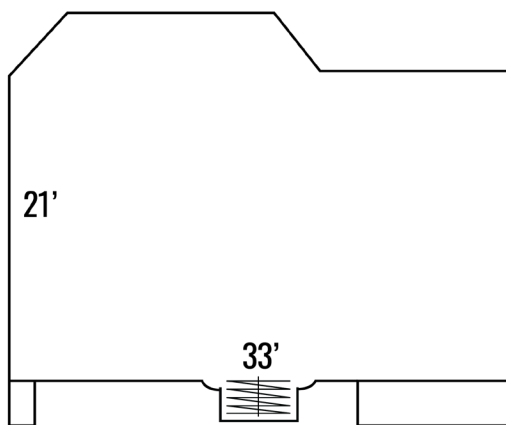

DIRECTOR'S ROOM

Meeting room with natural light, perfect for small groups or event staging.

Square Footage	693
Capacity	<ul style="list-style-type: none"> 48 - Rounds 24 - Half Rounds 60 - Reception 50 - Theatre 30 - Classroom 24 - Hollow Square 25 - Boardroom 18 - U-Shape
Ceiling Height	8'
Garden View	n/a
Space Notes	Near guestrooms