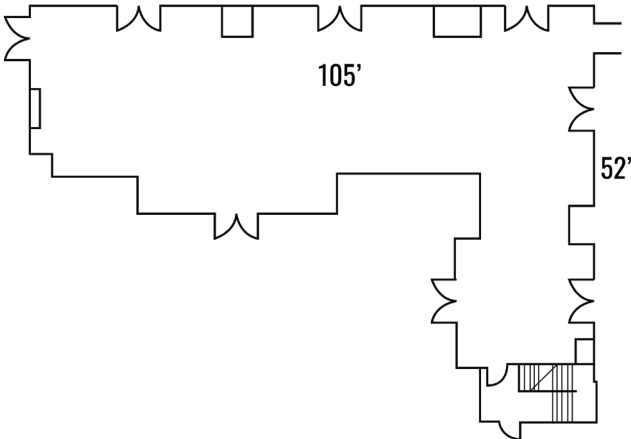

GARDEN VIEW FOYER

Bright and spacious lounge area, with access to the sprawling gardens and patio. Adjacent to the Grand Event Room.

Square Footage	4363
Capacity	400 - Reception
Ceiling Height	16'
Garden Breakout	Yes
Space Notes	Ideal for Trade Show exhibits or receptions