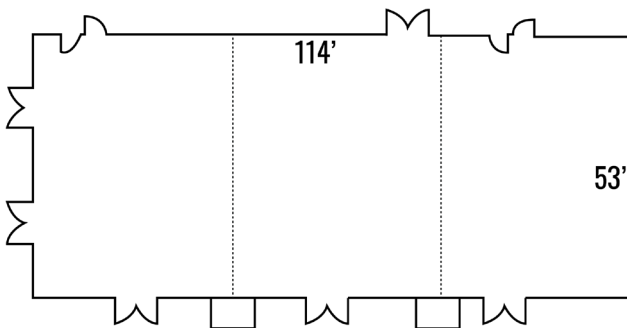

GRAND EVENT ROOM

Our largest event space, ideal for sizeable groups and grand occasions. With unobstructed views and drop down screens.

Square Footage	2400
Capacity	500 - Rounds 300 - Half Rounds 750 - Reception 650 - Theatre 400 - Classroom
Ceiling Height	16'
Foyer Space	Garden view / patio
Space Notes	Largest space