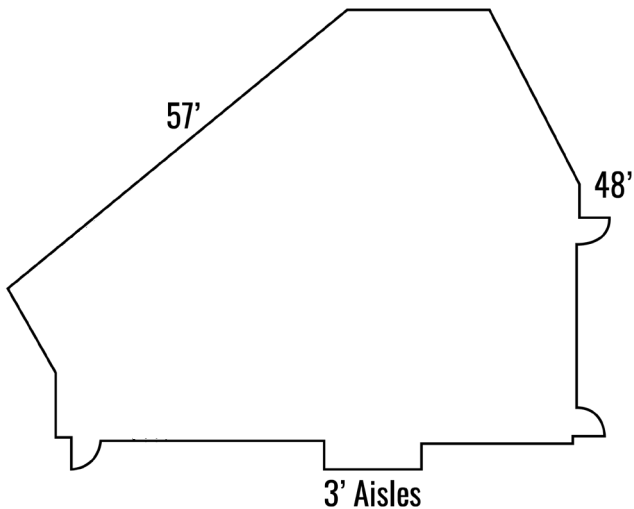

IDEA LOFT

A bright and flexible environment with built-in AV, lounge area, and plenty of open space to customize.

| | |
|----------------|--|
| Square Footage | 2060 |
| Capacity | <ul style="list-style-type: none"> 80 - Rounds 66 - Half Rounds 120 - Theatre 52 - Classroom 40 - Hollow Square 16 - Boardroom 32 - U-Shape |
| Ceiling Height | 8' - 10' |
| Space Features | <ul style="list-style-type: none"> Lounge with fireplace Wet bar area |
| Space Notes | Create your own breakout space in-room |