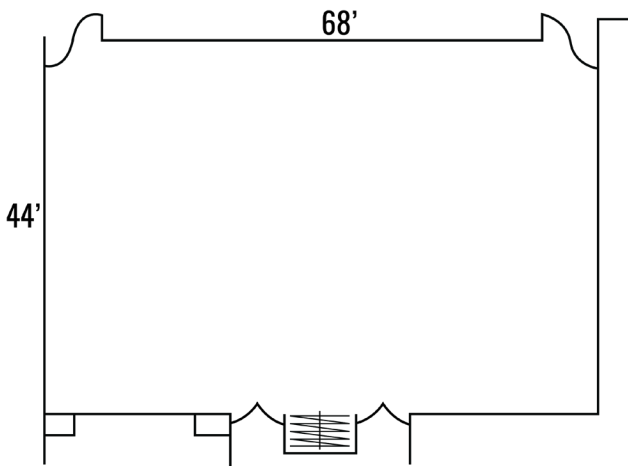

IMPERIAL BALLROOM

An elegant space perfect for large groups and receptions.

Square Footage	2992
Capacity	<ul style="list-style-type: none"> 180 - Rounds 120 - Half Rounds 250 - Reception 300 - Theatre 180 - Classroom 55 - U-Shape
Ceiling Height	11'
Foyer Space	Royal Oak Lounge
Space Notes	Second floor