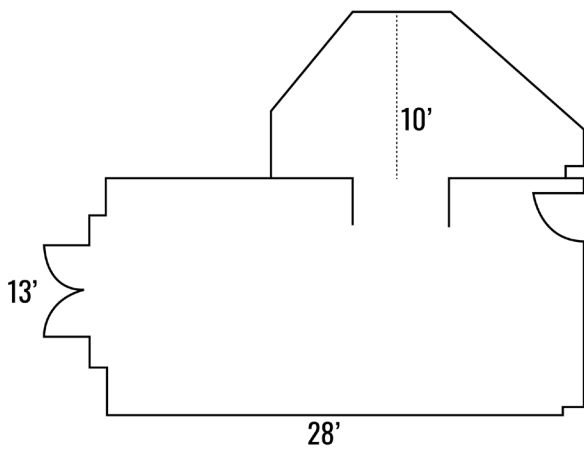

STUDIO ONE

Executive boardroom with private lounge, fireplace, and french door garden access.

Square Footage	403
Capacity	12 - Boardroom
Ceiling Height	8.8'
Garden Breakout	Yes
Space Notes	Fireplace lounge Built in whiteboard Tackable walls