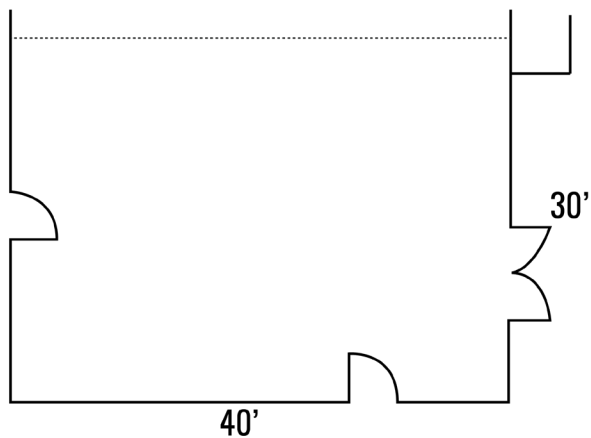

# STUDIO TEN

Modern spacious meeting room with garden view, suitable for large meetings.

Square Footage	1200
Capacity	70 - Rounds 56 - Half Rounds 100 - Reception 120 - Theatre 64 - Classroom 55 - Hollow Square 30 - Boardroom 40 - U-Shape
Ceiling Height	12'
Garden Breakout	Yes
Space Notes	Garden Foyer