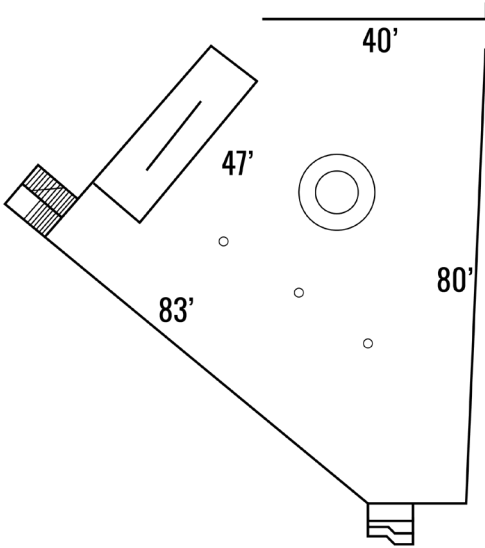

SUNHILL DINING ROOM

Unique group dining space, with spectacular views of the property and the Niagara Escarpment.

Square Footage	5135
Capacity	320 - Plated Meal 270 - Buffet
Ceiling Height	n/a
Garden View	Yes
Space Notes	Second floor